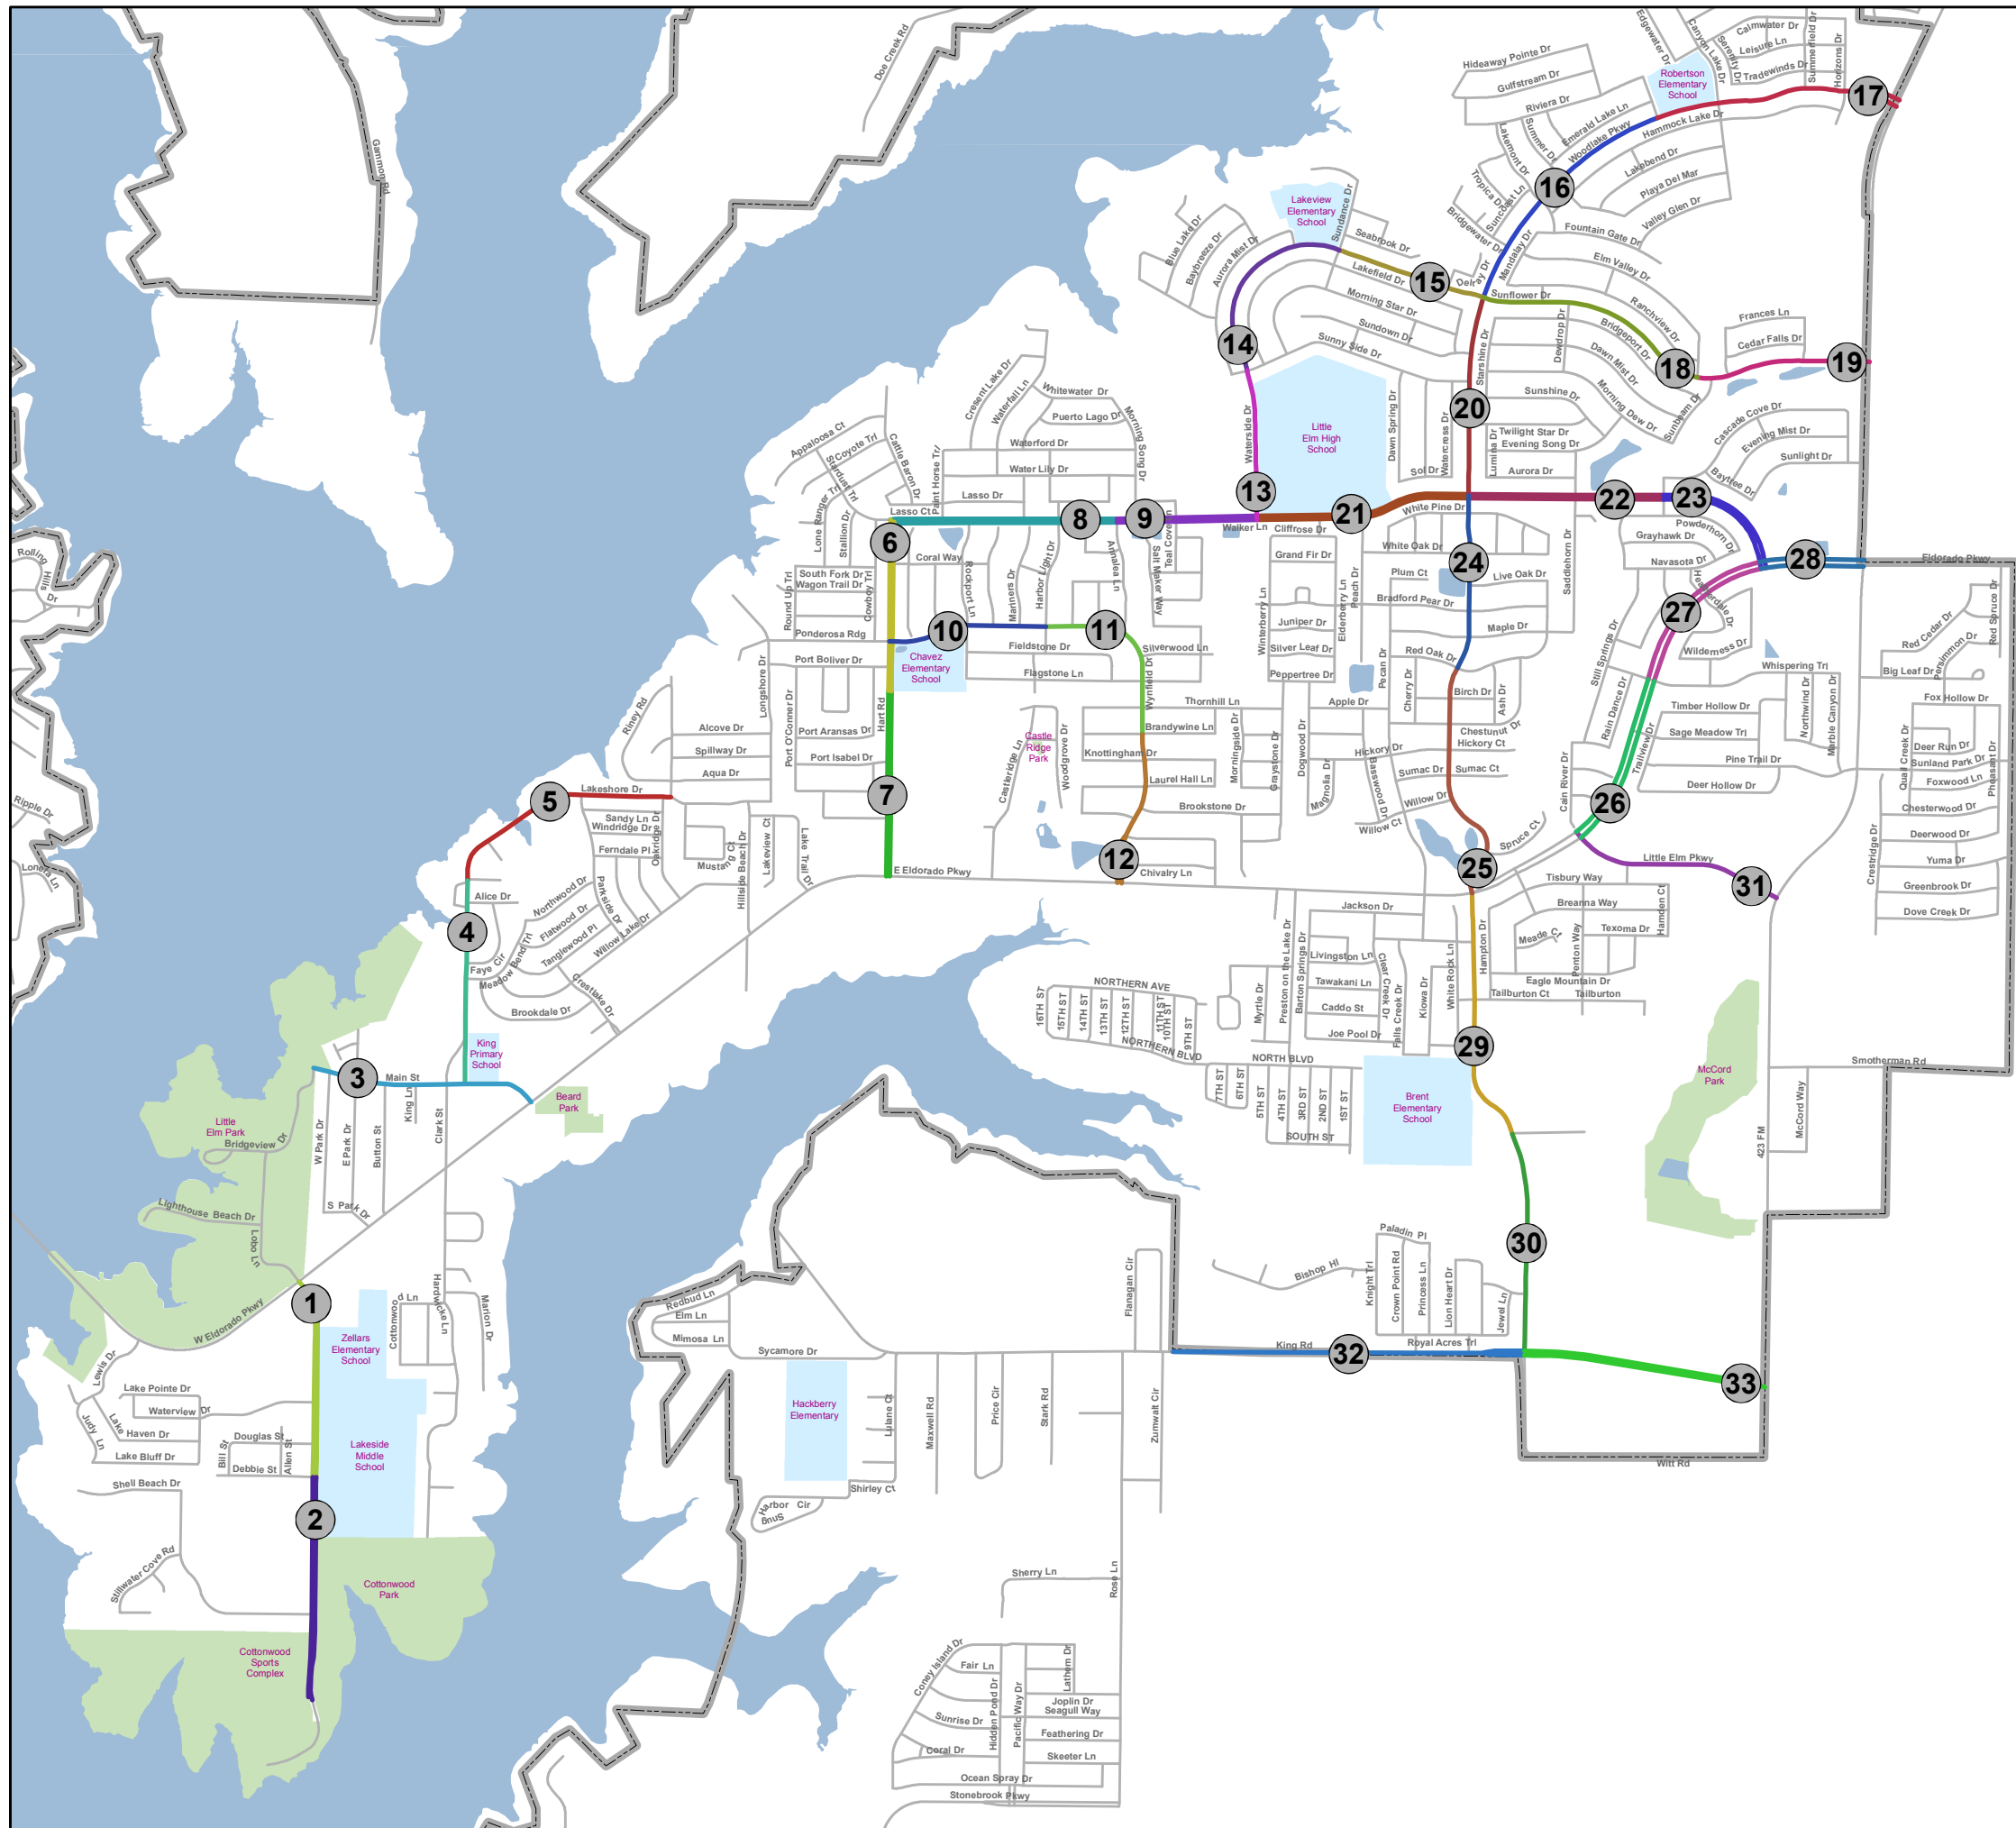

Town of Little Elm  
Denton County, Texas  
Date: 09/01/2021

# Adopt-A-Street

1 in = 2,271 ft

*This map is the property of the Town of Little Elm, and is not to be reproduced by any means, mechanical or digital, without written consent of the Town.*

*This product is for informational purposes and may not have been prepared for or be suitable for legal, engineering, or surveying purposes. It does not represent an on-the-ground survey and represents only the approximate relative location of property boundaries.*

Street Name	Length(ft)	Adopted By
1 Lobo Ln	2563	
2 Lobo Ln	2978	
3 Main St	2585	
4 Lakeshore Dr	2650	
5 Lakeshore Dr	3220	
6 Hart Rd	2442	
7 Hart Rd	2445	
8 Walker Ln	2200	
9 Walker Ln	2610	
10 Wynfield Dr	2052	
11 Wynfield Dr	2434	
12 Wynfield Dr	2020	
13 Waterside Dr	1903	
14 Waterside Dr	2665	
15 Sunflower Dr	1980	
16 Woodlake Pkwy	2846	
17 Woodlake Pkwy	2625	
18 Sunflower Dr	3144	
19 Sunflower Dr	2270	
20 Woodlake Pkwy	2580	
21 Walker Ln	2820	
22 Walker Ln	2510	
23 Walker Ln	1750	
24 Woodlake Pkwy	2660	
25 Woodlake Pkwy	2780	
26 E Eldorado Pkwy	2238	
27 E Eldorado Pkwy	2245	
28 E Eldorado Pkwy	1316	
29 Witt Rd	3340	
30 Witt Rd	2920	
31 Little Elm Pkwy	2292	
32 King Rd	4610	
33 King Rd	3170	