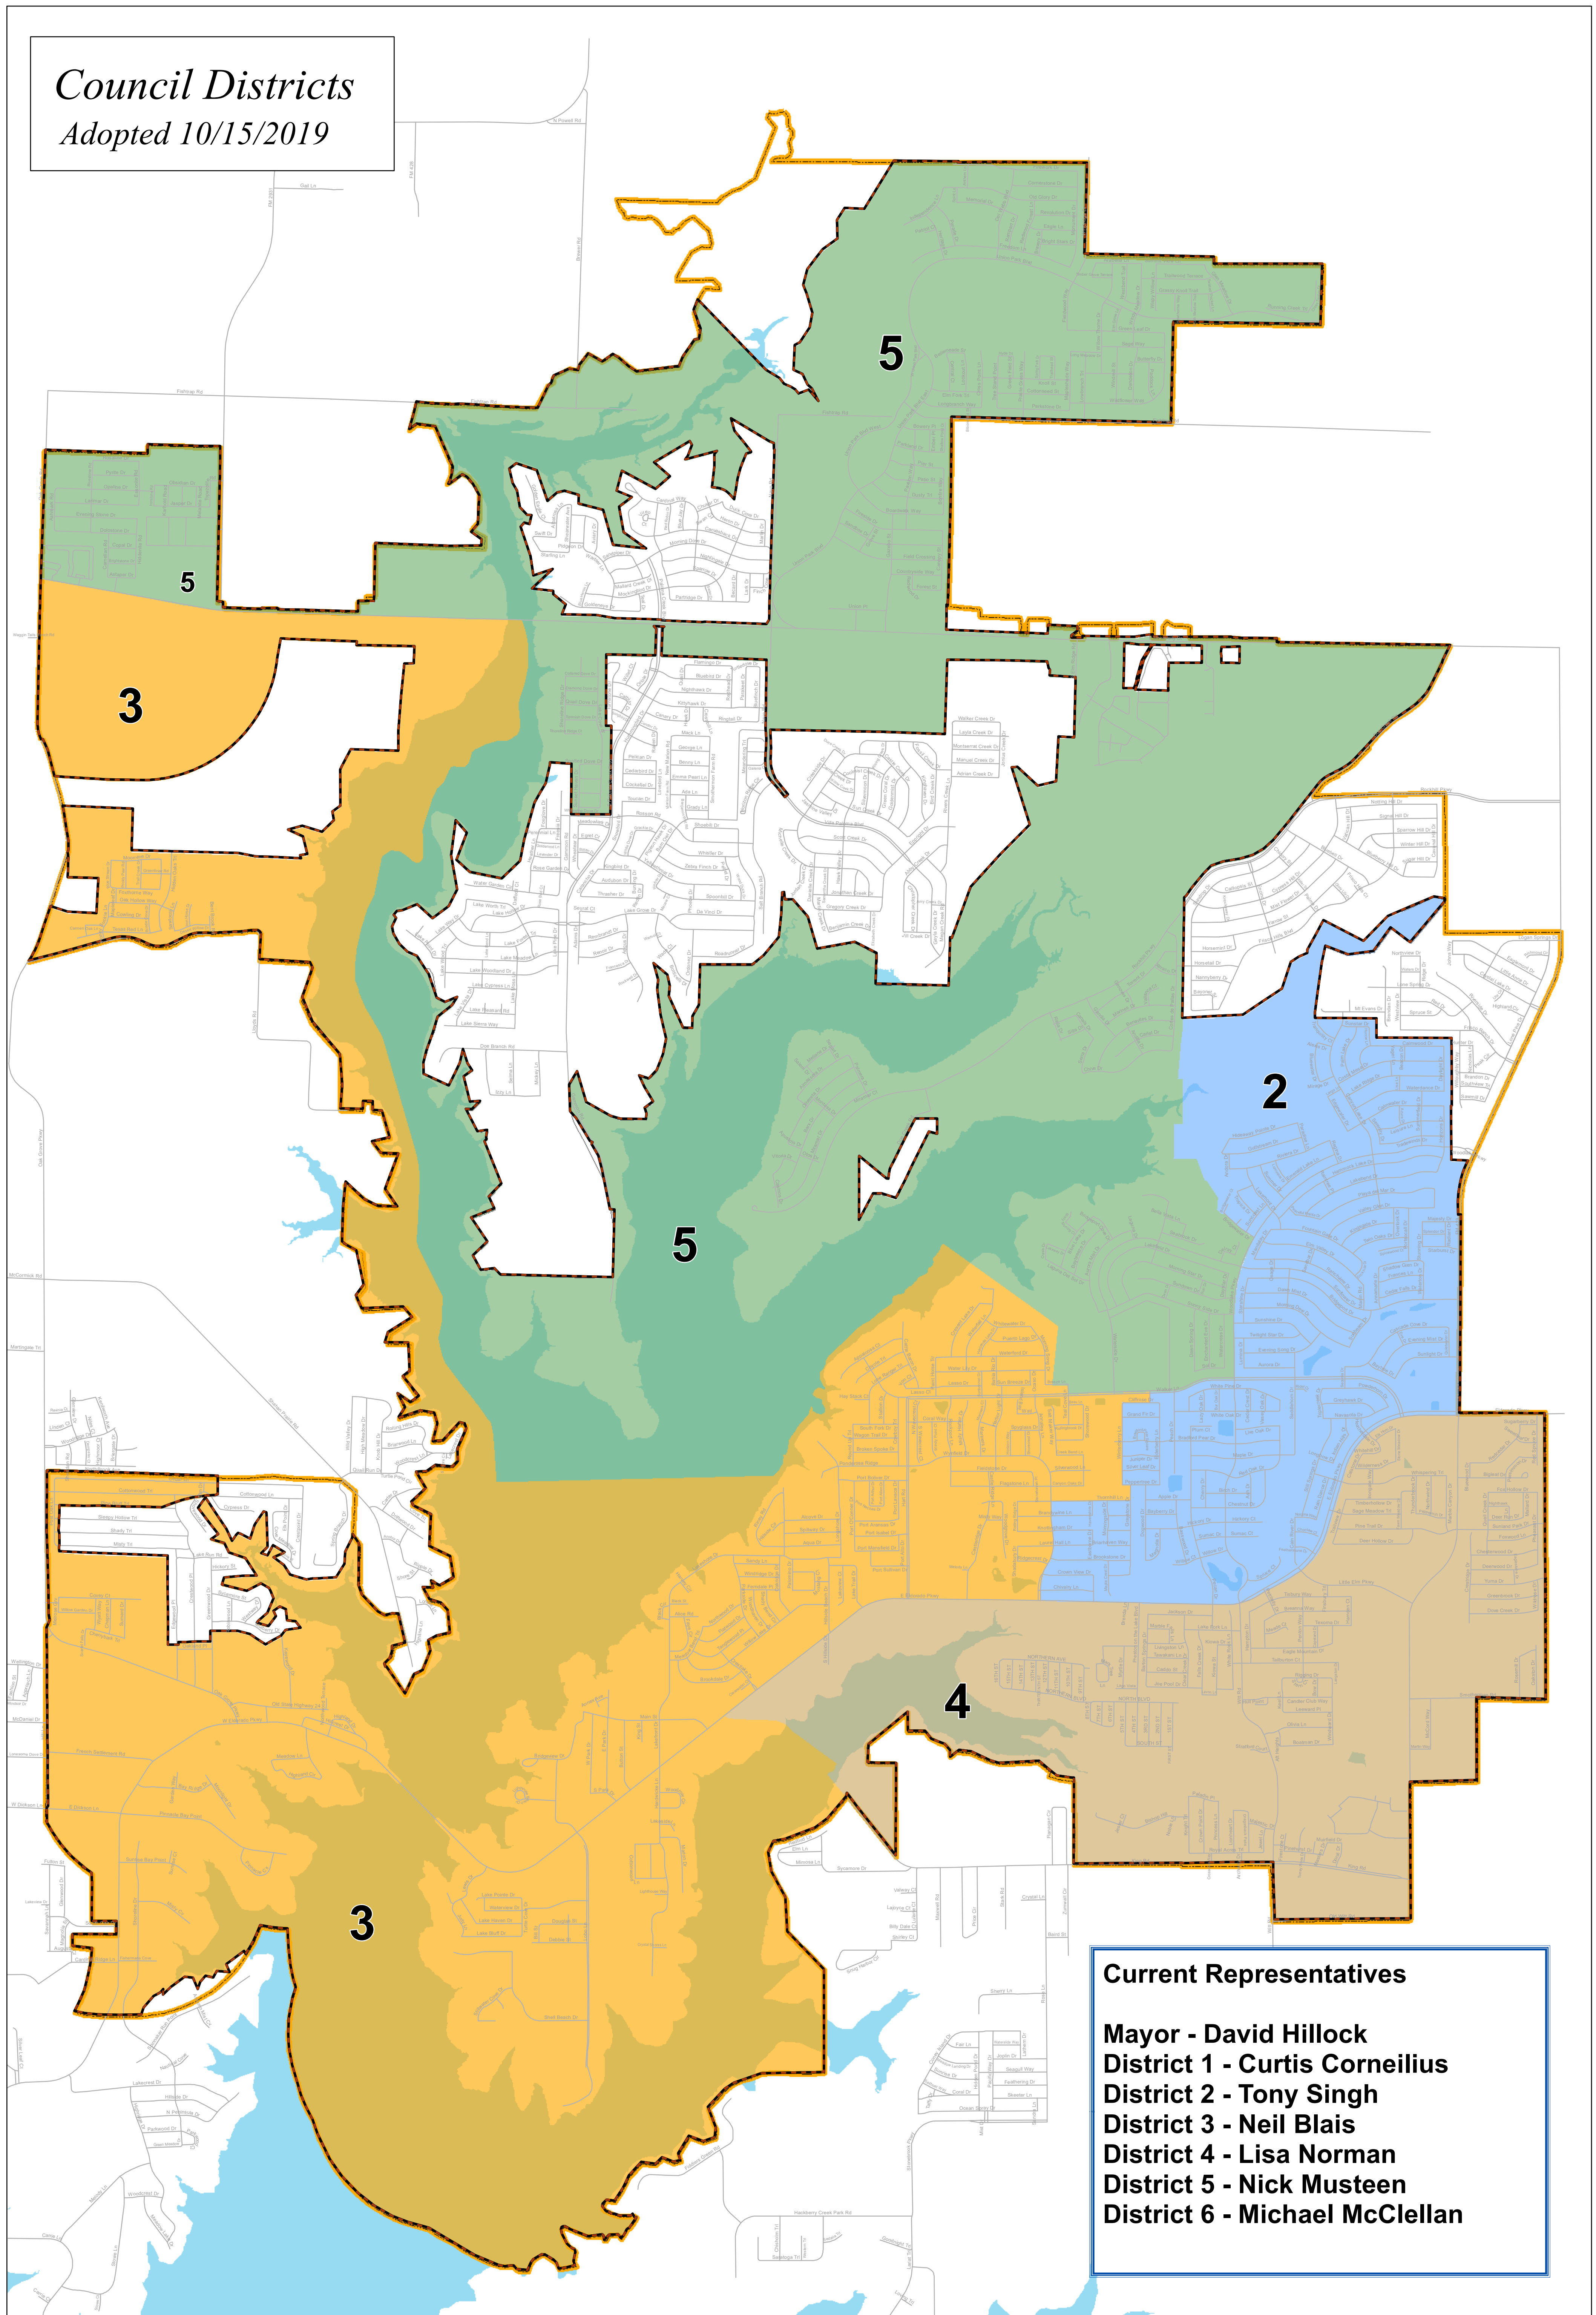

Council Districts
Adopted 10/15/2019

Current Representatives

Mayor - David Hillock
 District 1 - Curtis Cornelius
 District 2 - Tony Singh
 District 3 - Neil Blais
 District 4 - Lisa Norman
 District 5 - Nick Musteen
 District 6 - Michael McClellan

Legend	
	Town Limits
	ETJ
	Lakes
	Mayor David Hillock
	District 1 - Curtis Cornelius
	District 2 - Tony Singh
	District 3 - Neil Blais
	District 4 - Lisa Norman
	District 5 - Nick Musteen
	District 6 - Stephanie Shoemaker

This map is the property of the Town of Little Elm, and is not to be reproduced by any means, mechanical or digital, without written consent of the Town.

This product is for informational purposes and may not have been prepared for or be suitable for legal, engineering, or surveying purposes. It does not represent an on-the-ground survey and represents only the approximate relative location of property boundaries.