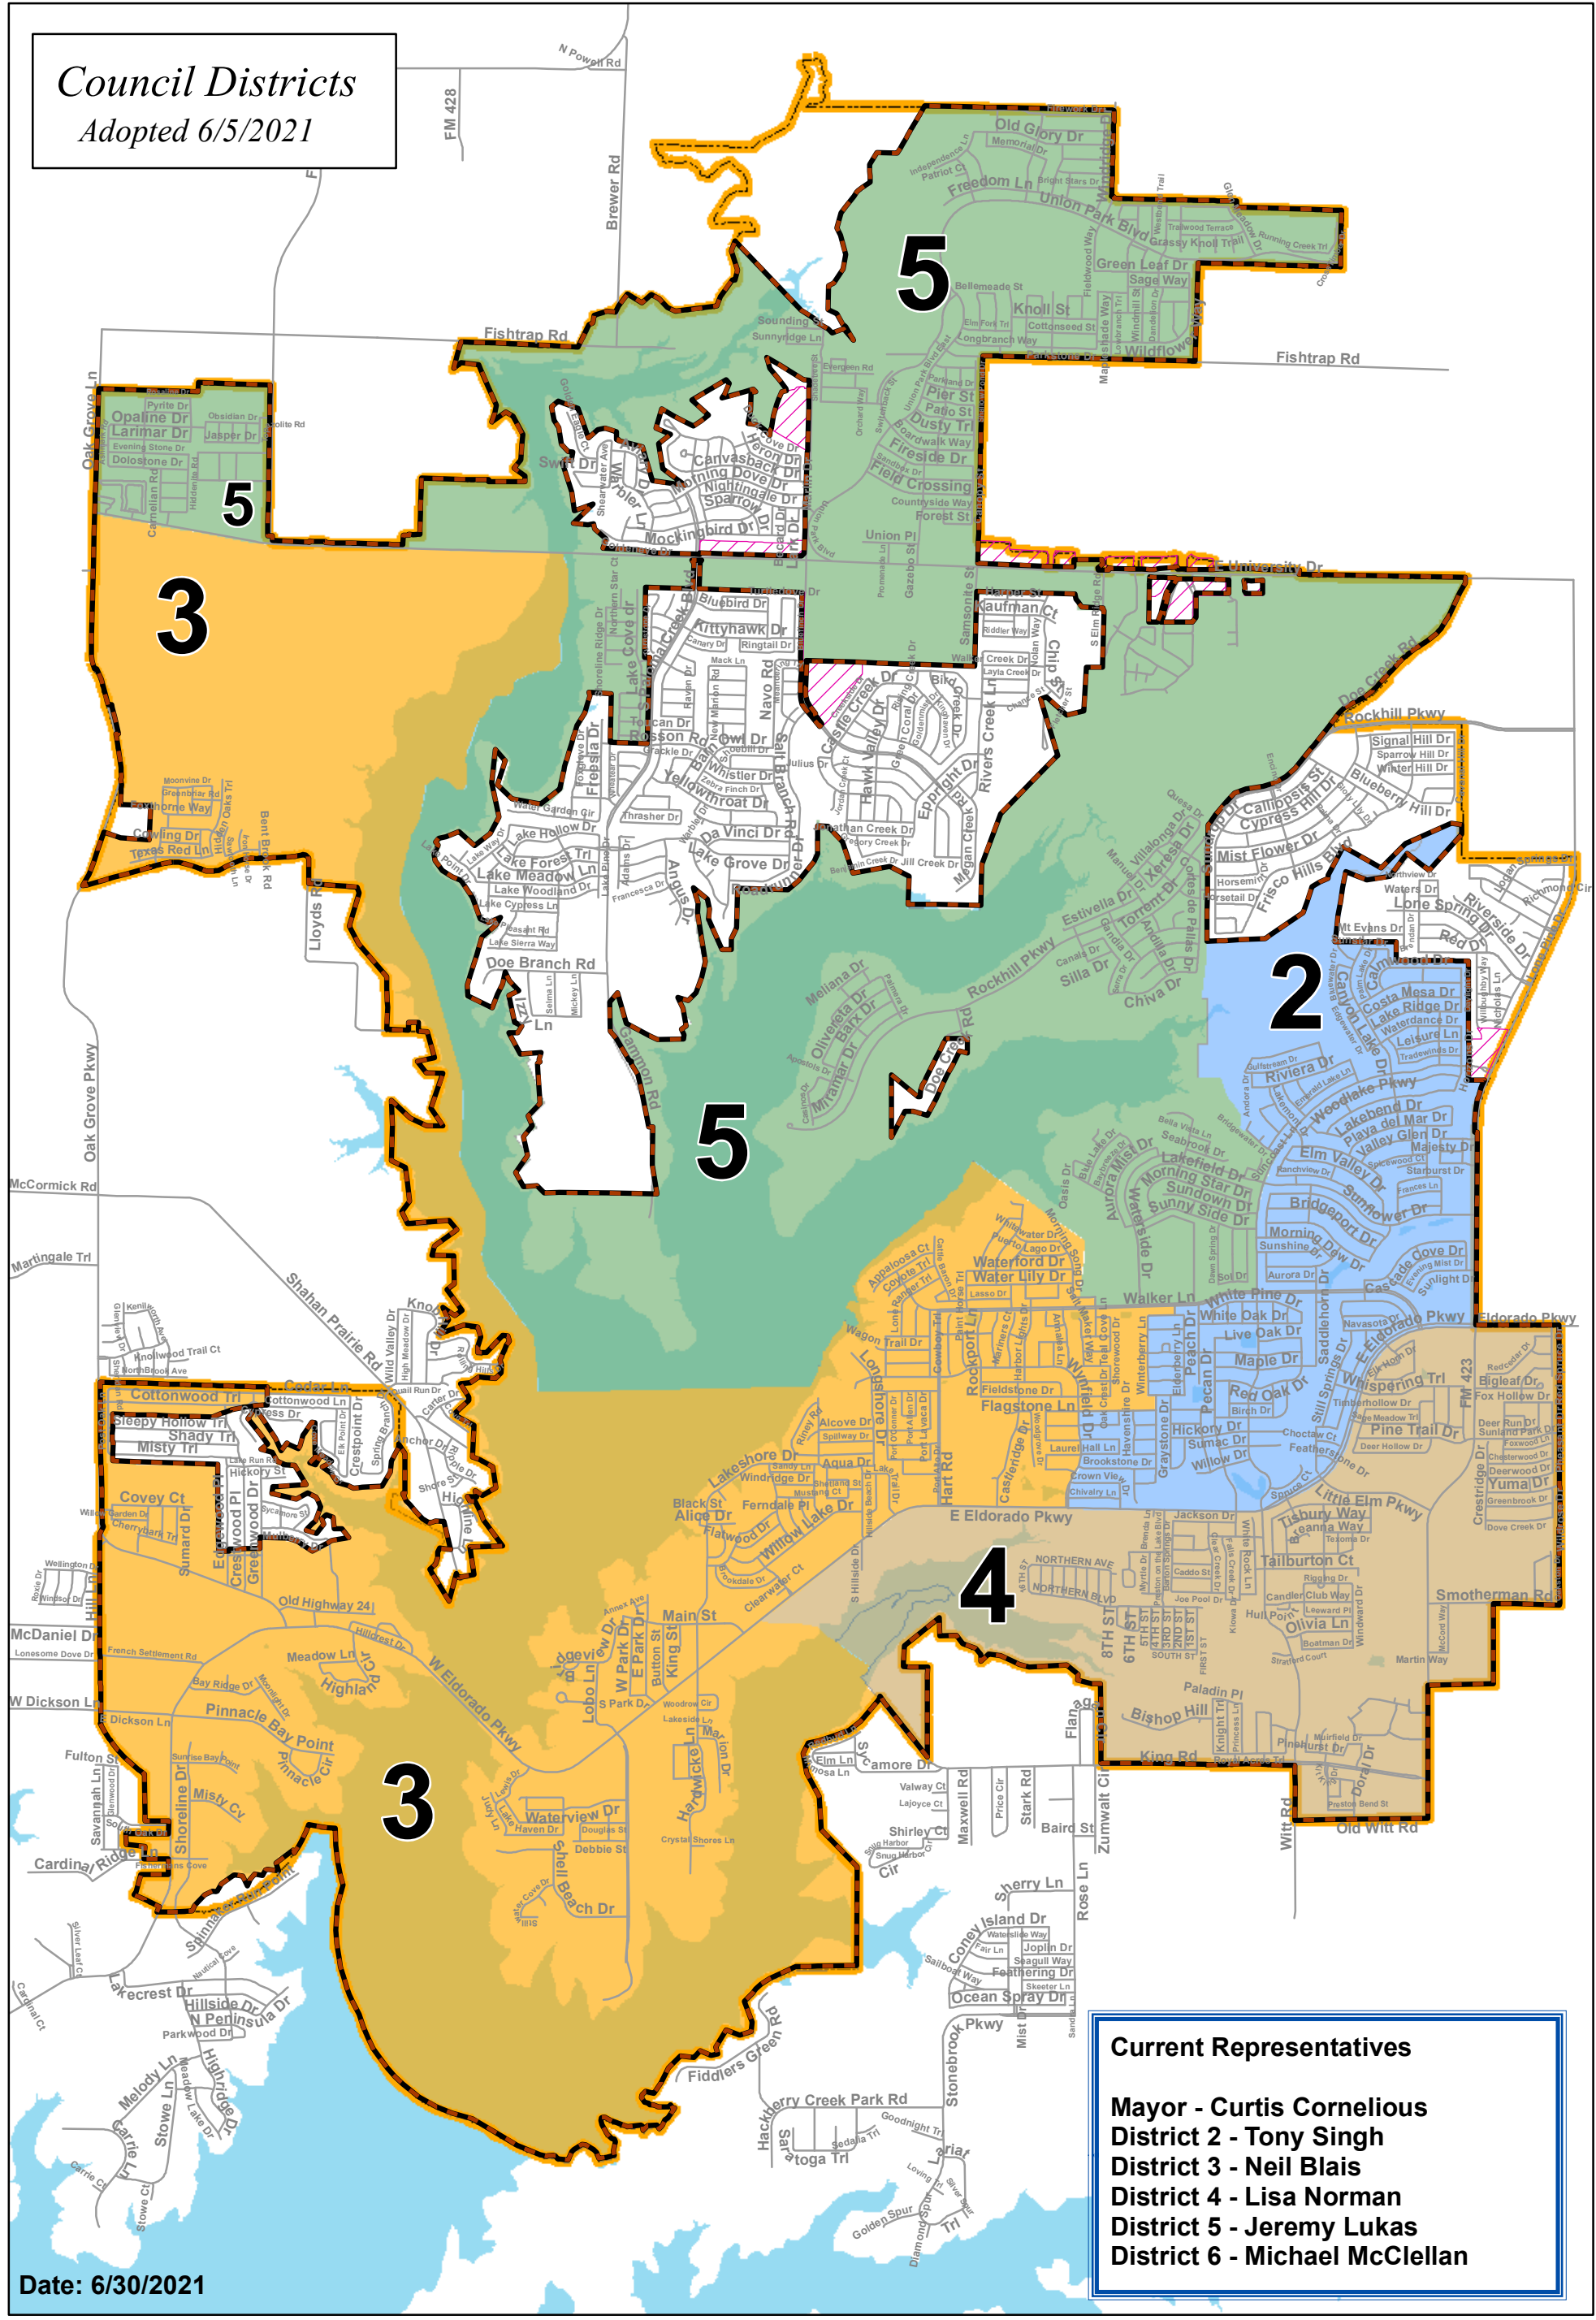

# Council Districts

Adopted 6/5/2021

**Current Representatives**

Mayor - Curtis Cornelious  
 District 2 - Tony Singh  
 District 3 - Neil Blais  
 District 4 - Lisa Norman  
 District 5 - Jeremy Lukas  
 District 6 - Michael McClellan

Date: 6/30/2021

Document Path: G:\MapTemplates\CouncilIDistricts\CouncilIDistricts\_11x17.mxd

Legend	
	Town Limits
	Limited Purpose Sales Areas
	ETJ
	Lakes
	Mayor - Curtis Cornelious
	District 2 - Tony Singh
	District 3 - Neil Blais
	District 4 - Lisa Norman
	District 5 - Jeremy Lukas
	District 6 - Michael McClellan

This map is the property of the Town of Little Elm, and is not to be reproduced by any means, mechanical or digital, without written consent of the Town.

This product is for informational purposes and may not have been prepared for or be suitable for legal, engineering, or surveying purposes. It does not represent an on-the-ground survey and represents only the approximate relative location of property boundaries.