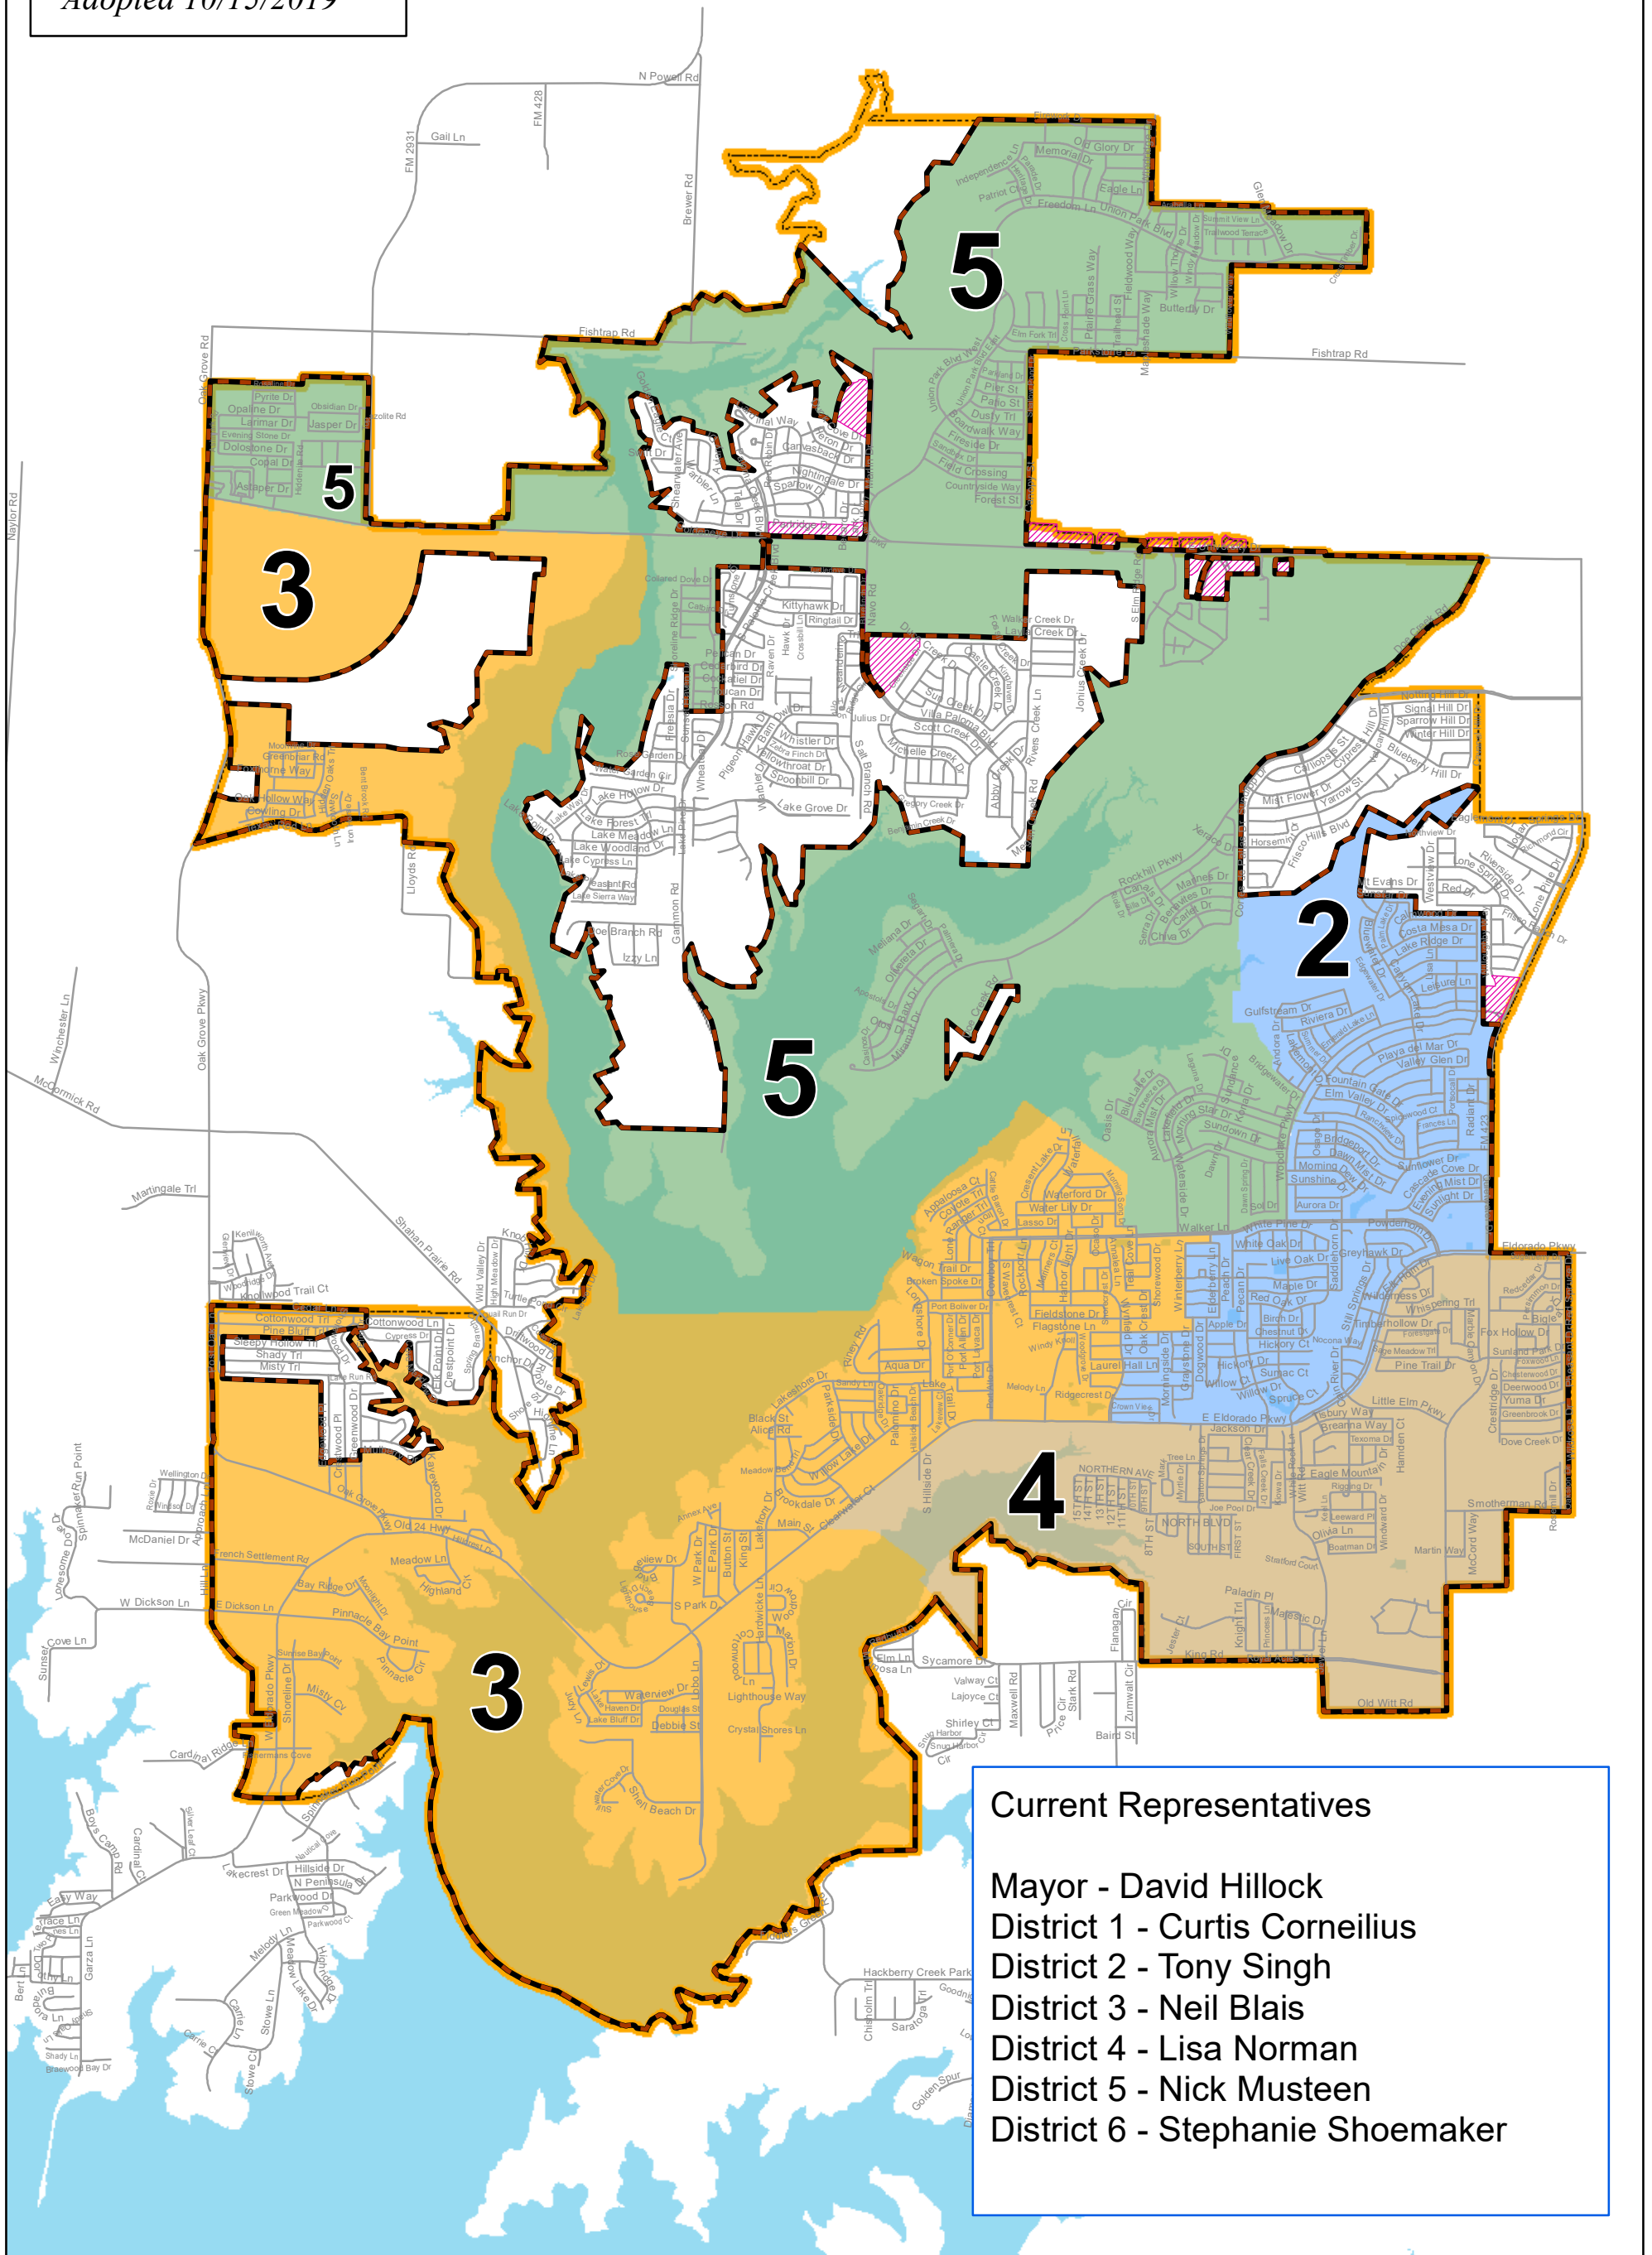

Council Districts
Adopted 10/15/2019

Current Representatives

Mayor - David Hillock
 District 1 - Curtis Corneilius
 District 2 - Tony Singh
 District 3 - Neil Blais
 District 4 - Lisa Norman
 District 5 - Nick Musteen
 District 6 - Stephanie Shoemaker

Legend	
	Town Limits
	Limited Purpose Sales Areas
	ETJ
	Lakes
	Mayor David Hillock
	District 1 - Curtis Corneilius
	District 2 - Tony Singh
	District 3 - Neil Blais
	District 4 - Lisa Norman
	District 5 - Nick Musteen
	District 6 - Stephanie Shoemaker

This map is the property of the Town of Little Elm, and is not to be reproduced by any means, mechanical or digital, without written consent of the Town.

This product is for informational purposes and may not have been prepared for or be suitable for legal, engineering, or surveying purposes. It does not represent an on-the-ground survey and represents only the approximate relative location of property boundaries.