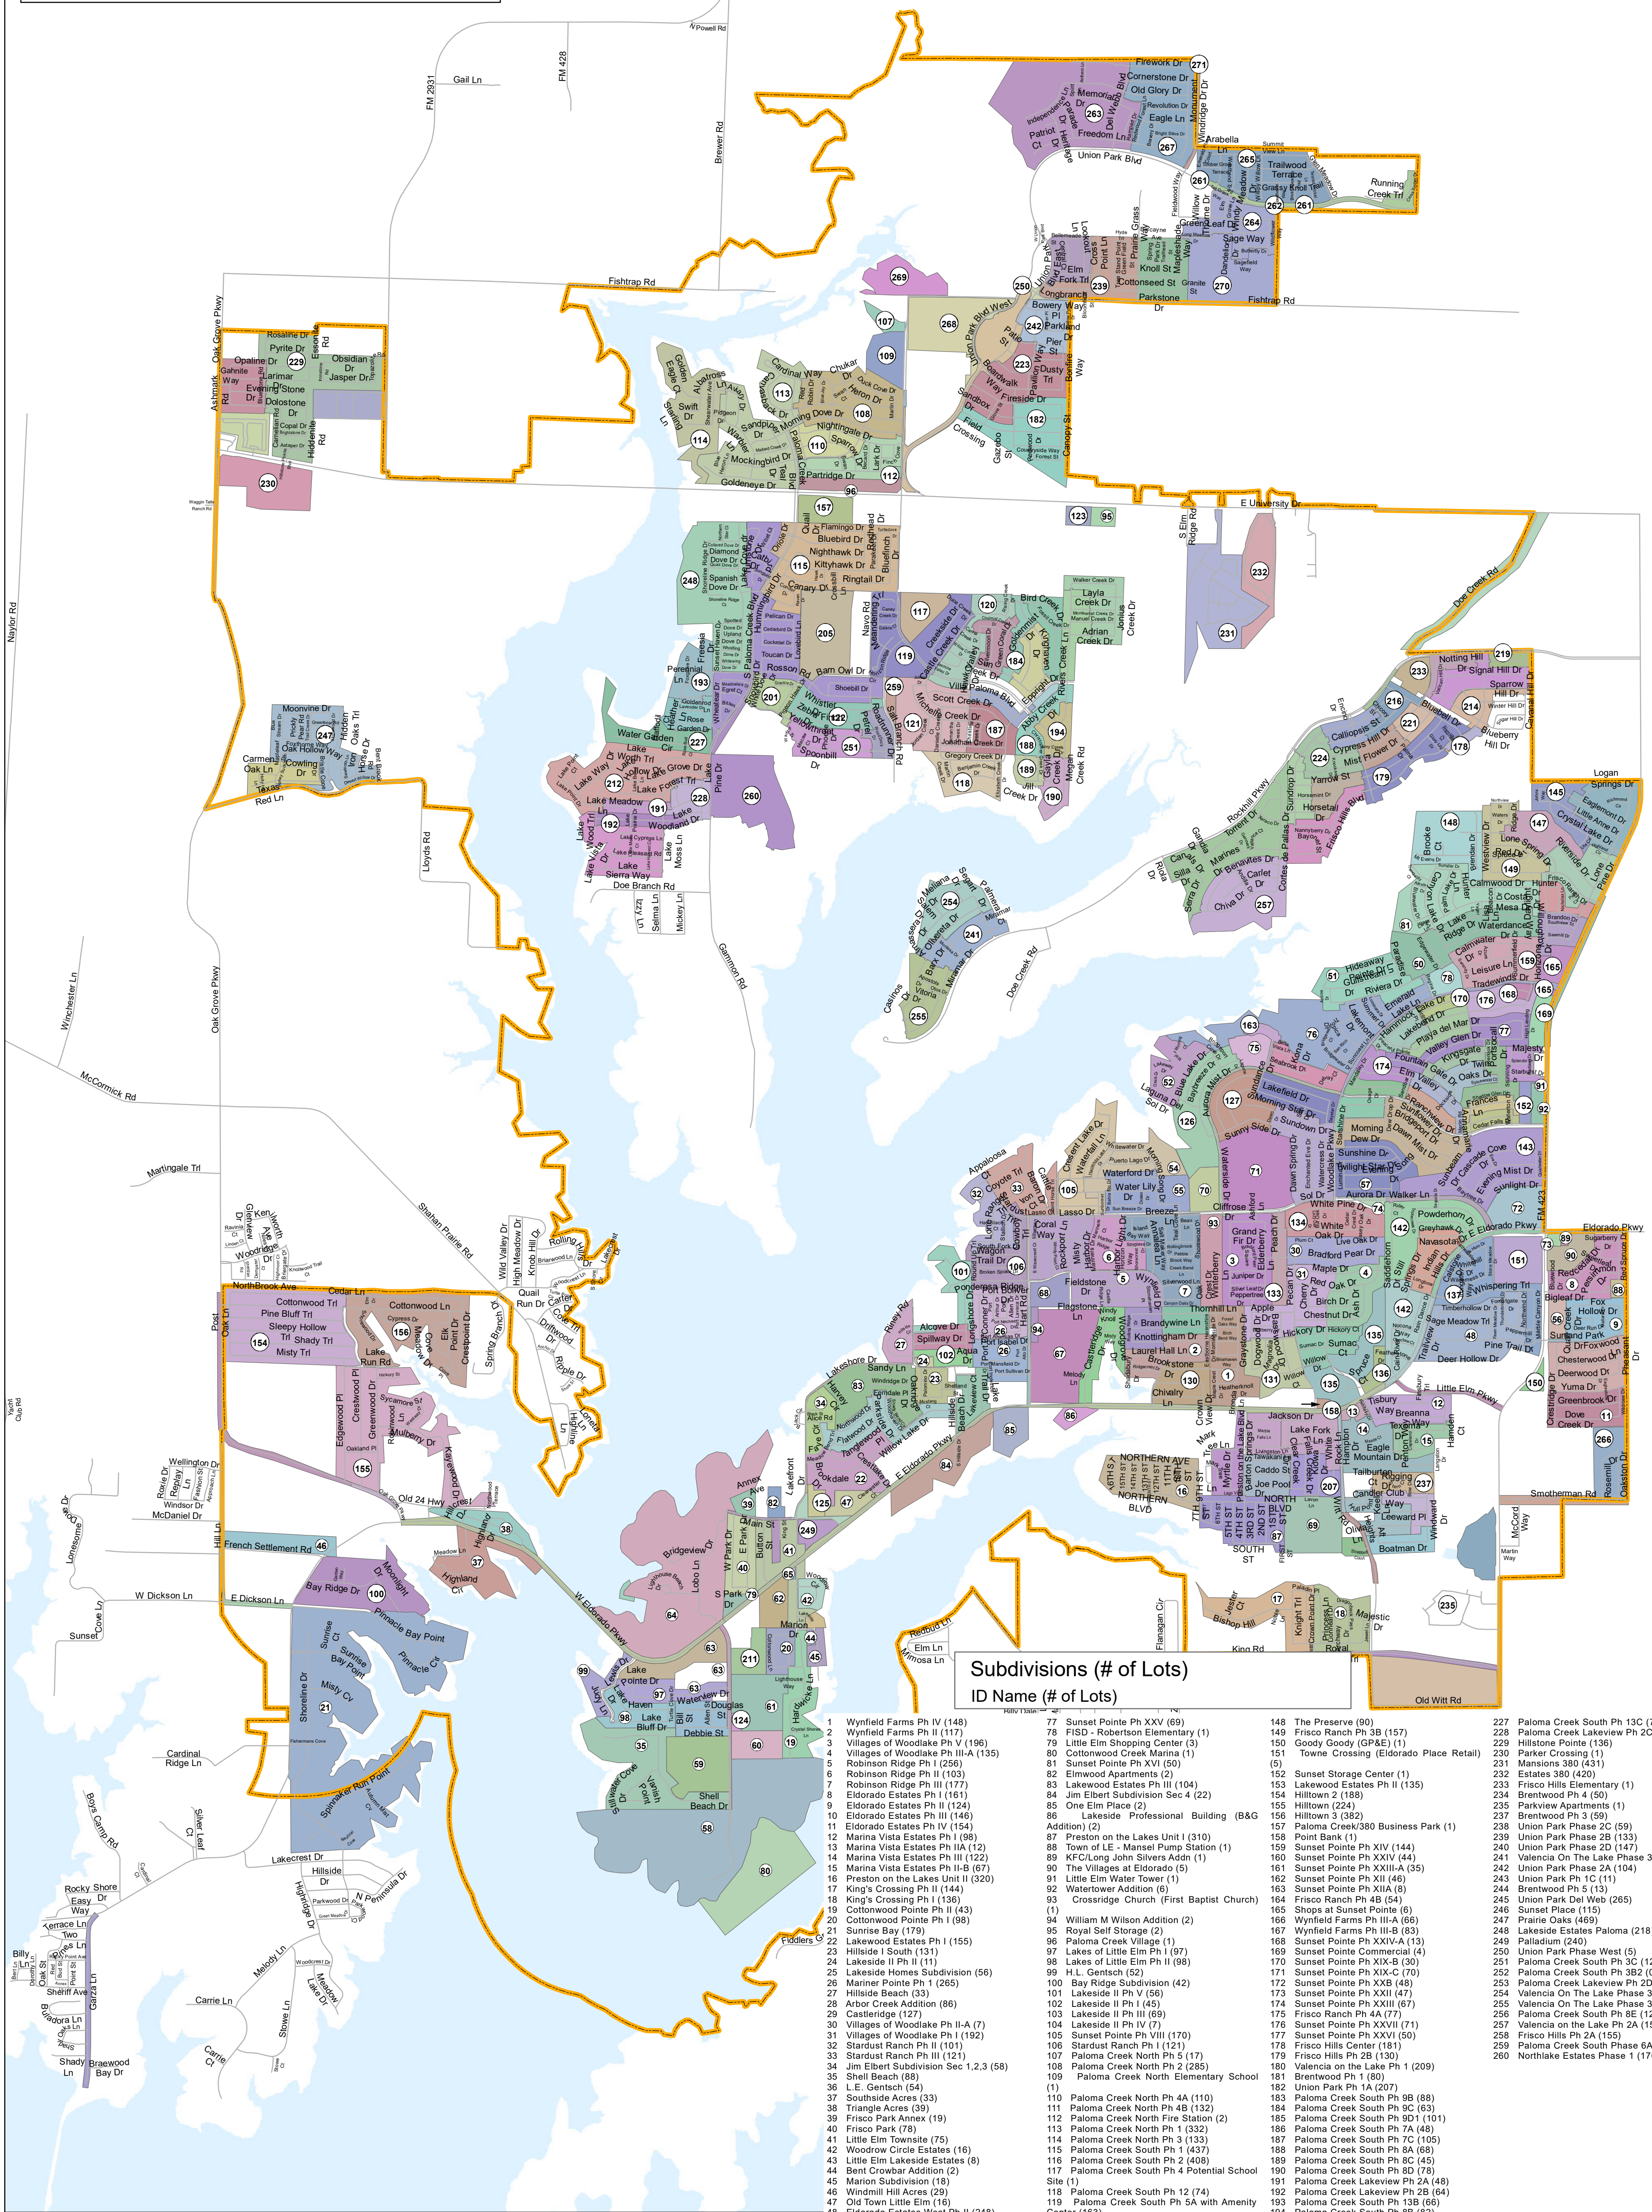

Subdivision Map

Subdivisions (# of Lots)
ID Name (# of Lots)

Subdivision Map
Town of Little Elm
Denton County, Texas
January 2018

This map is the property of the Town of Little Elm, and is not to be reproduced by any means, mechanical or digital, without written consent of the Town.

This map was prepared for and intended to be a general guide only. Due to graphic requirements, some areas are not to an exact scale. For actual boundaries see the ordinance in question.

Legend

- Roads
- Parcels
- ETJ
- Town Limits
- Lakes
- Approved Subdivisions
- Other Subdivisions

Scale: 1,500 Feet