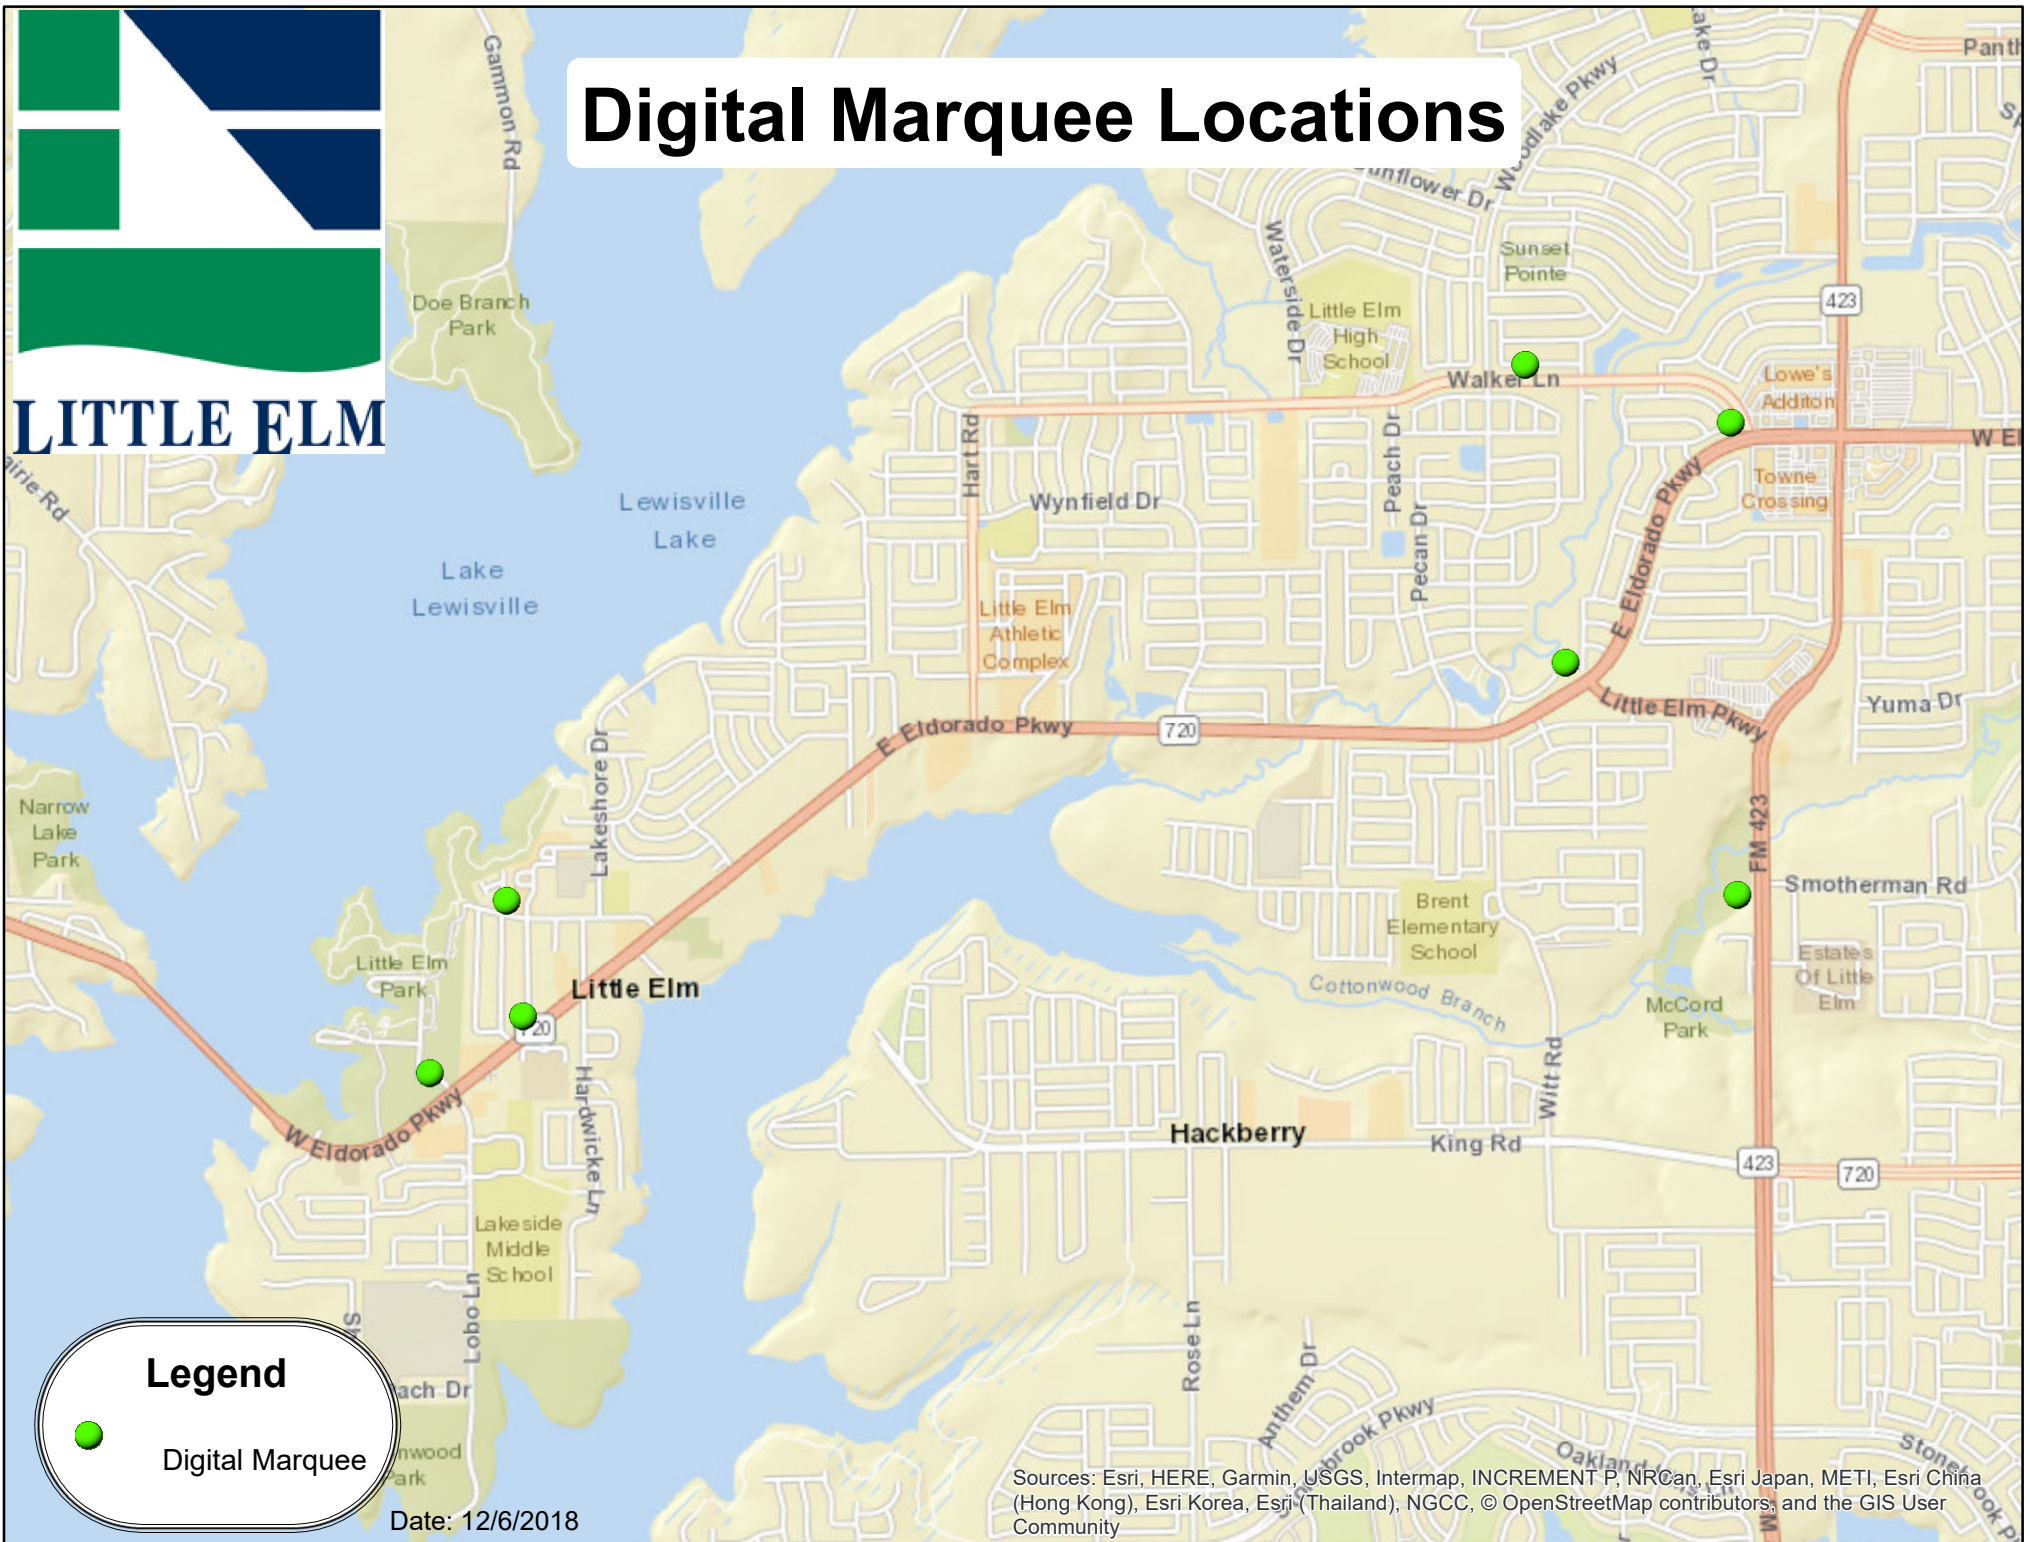

Digital Marquee Locations

Legend

 Digital Marquee

Date: 12/6/2018

Sources: Esri, HERE, Garmin, USGS, Intermap, INCREMENT P, NRCan, Esri Japan, METI, Esri China (Hong Kong), Esri Korea, Esri (Thailand), NGCC, © OpenStreetMap contributors, and the GIS User Community