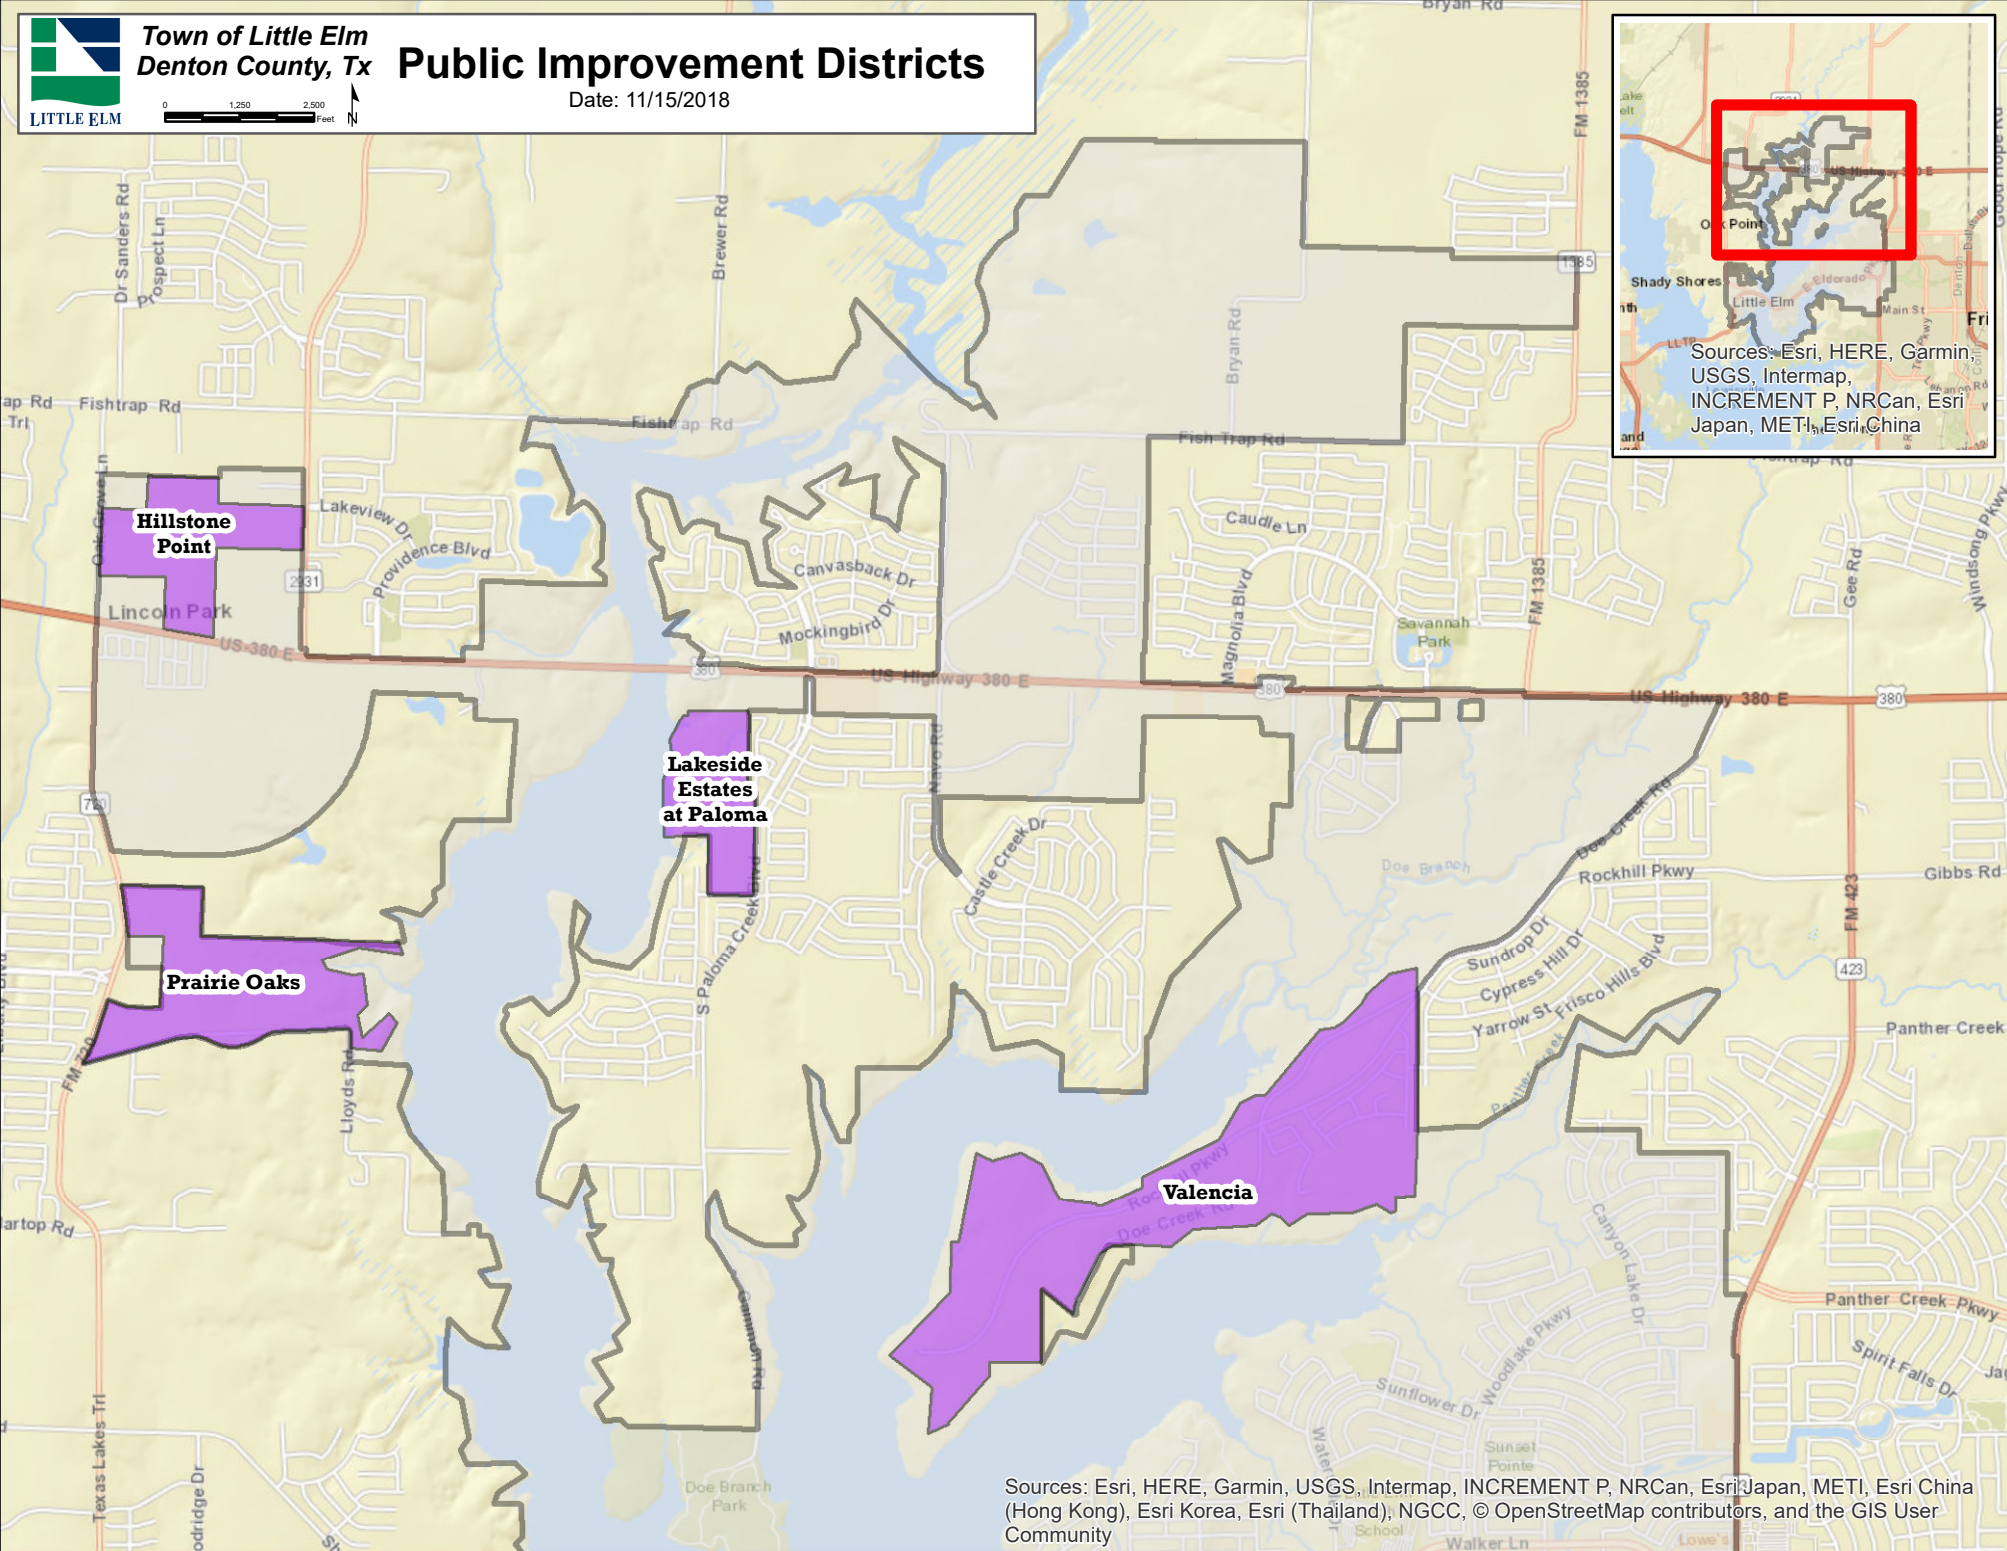

Town of Little Elm
Denton County, Tx

Public Improvement Districts

Date: 11/15/2018

Sources: Esri, HERE, Garmin, USGS, Intermap, INCREMENT P, NRCan, Esri Japan, METI, Esri China

Sources: Esri, HERE, Garmin, USGS, Intermap, INCREMENT P, NRCan, Esri Japan, METI, Esri China (Hong Kong), Esri Korea, Esri (Thailand), NGCC, © OpenStreetMap contributors, and the GIS User Community