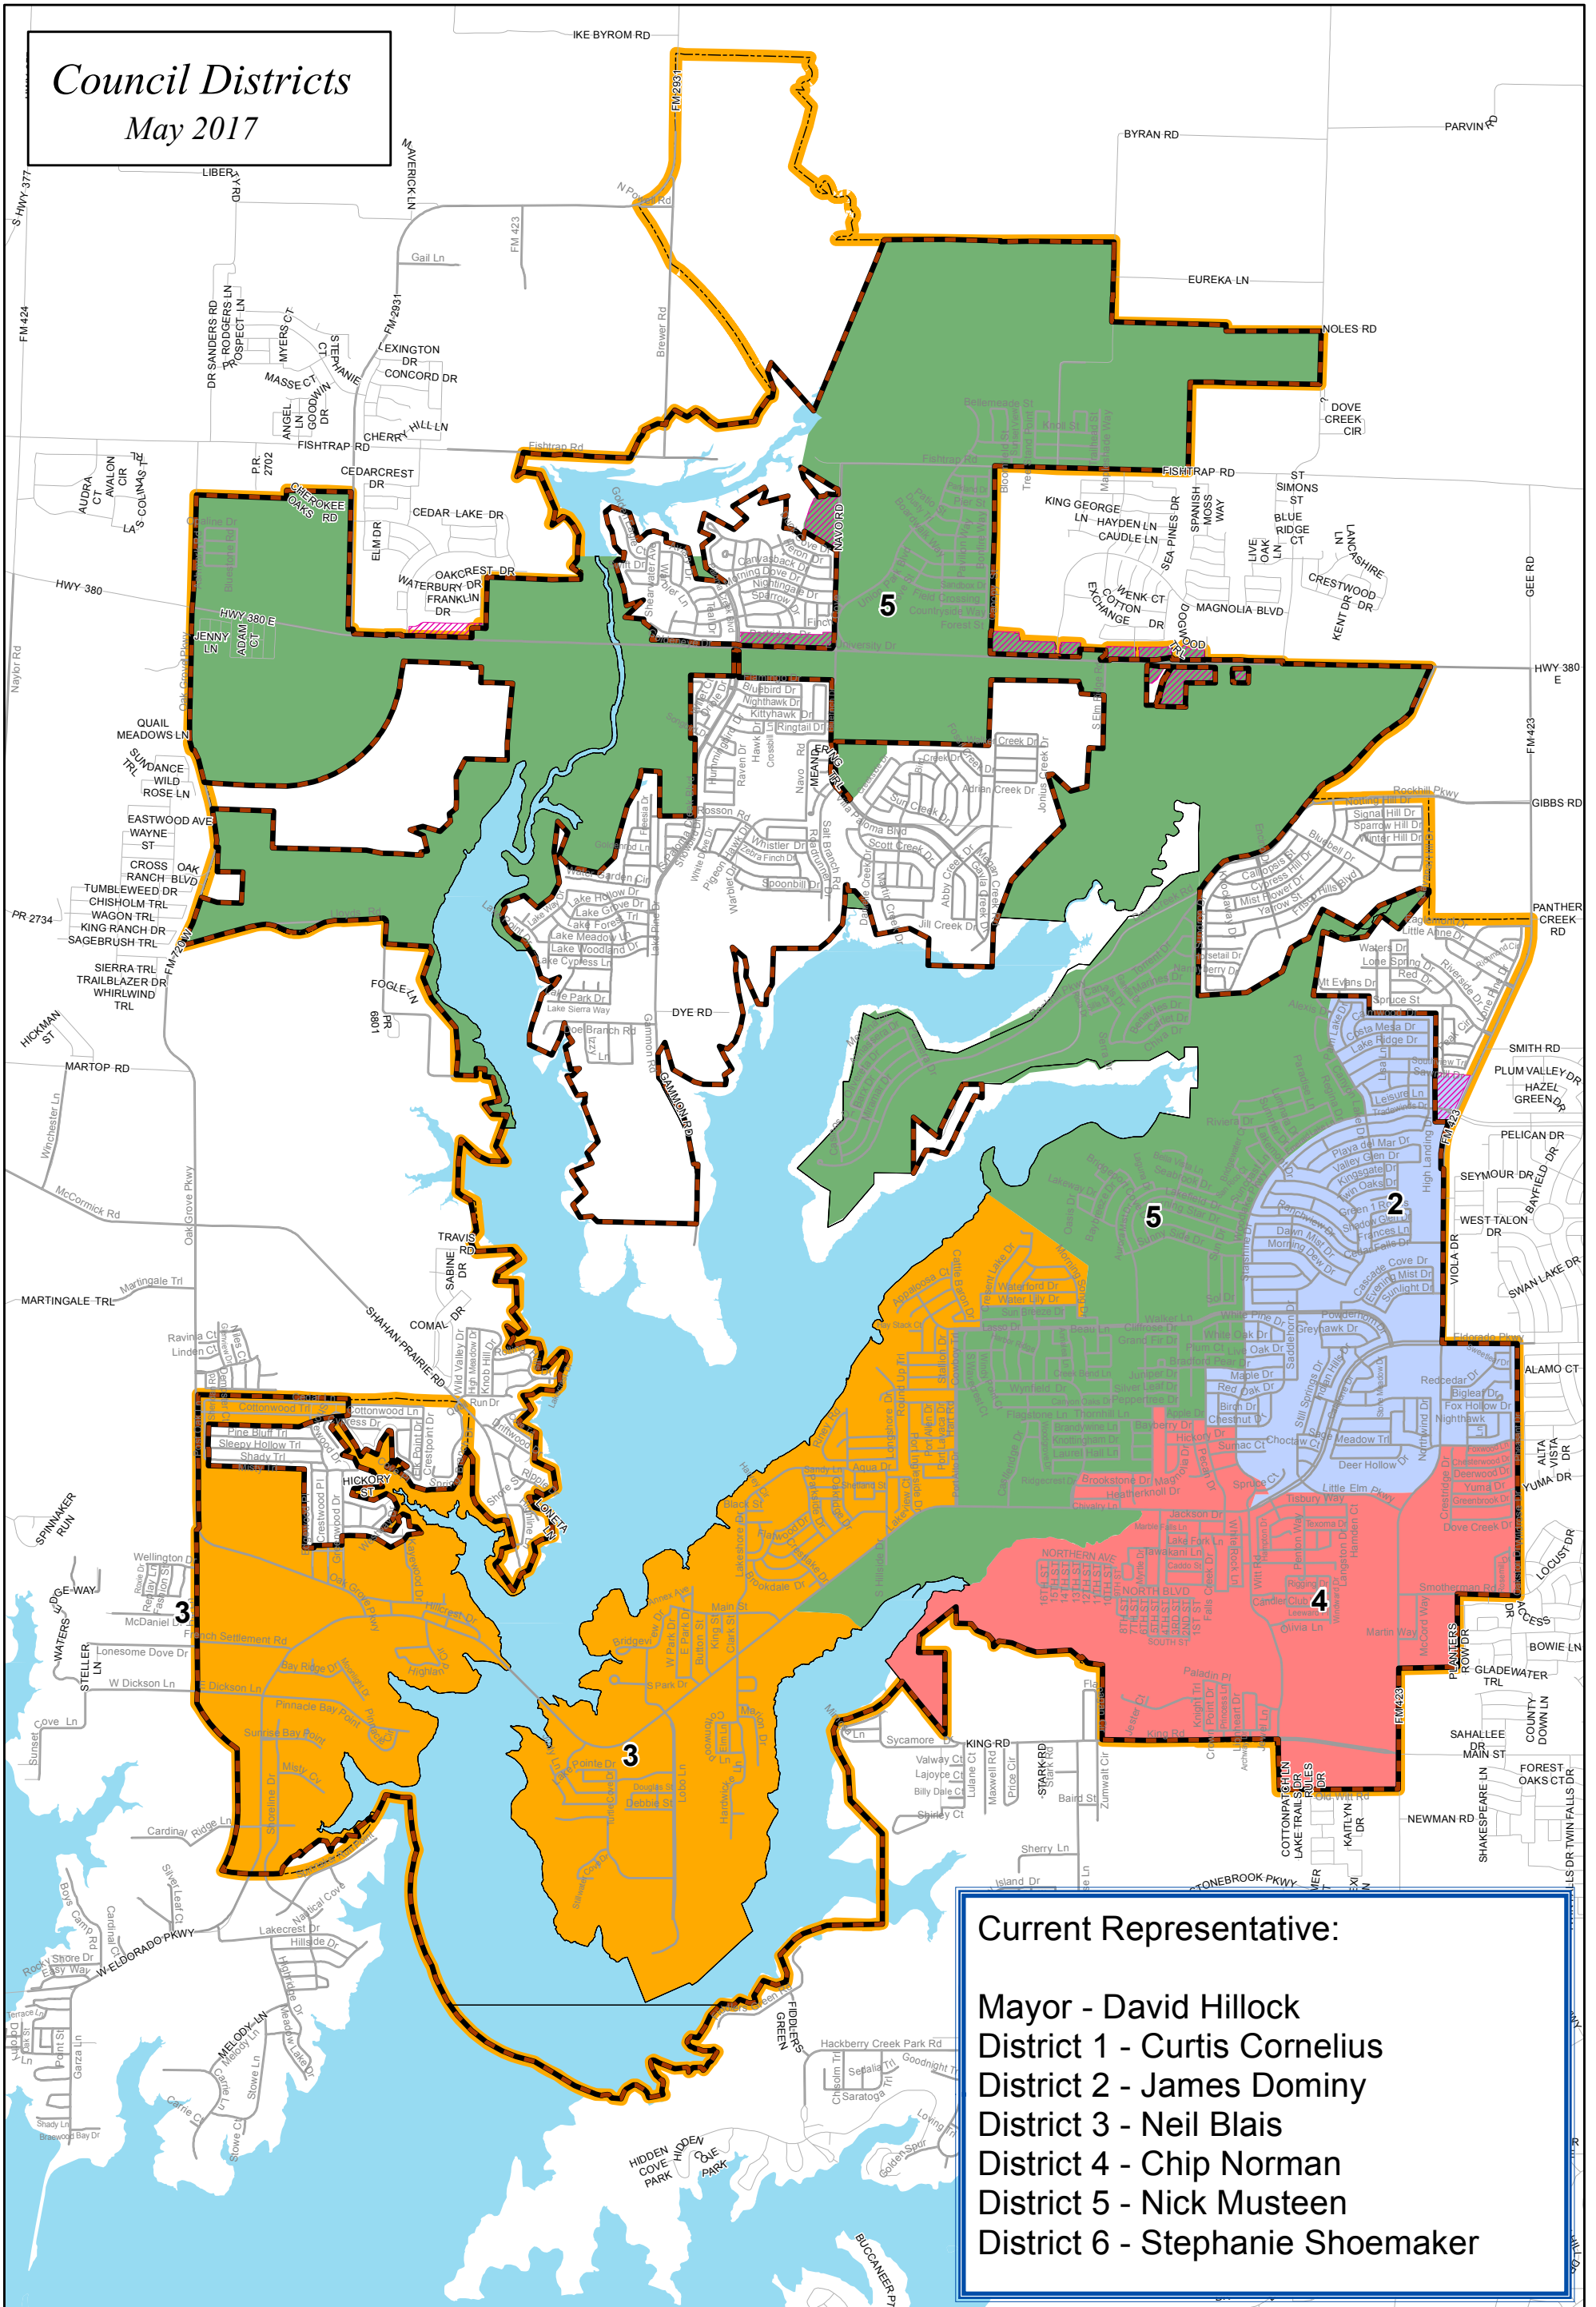

Council Districts

May 2017

Current Representative:

Mayor - David Hillock
 District 1 - Curtis Cornelius
 District 2 - James Dominy
 District 3 - Neil Blais
 District 4 - Chip Norman
 District 5 - Nick Musteen
 District 6 - Stephanie Shoemaker

Legend	
	Mayor (AT LARGE - Represents Whole Town)
	District 1 (AT LARGE - Represents Whole Town)
	District 2
	District 3
	District 4
	District 5
	District 6 (AT LARGE - Represents Whole Town)
	Limited Purpose Sales Areas
	Town Limits
	ETJ
	Lakes

This map is the property of the Town of Little Elm, and is not to be reproduced by any means, mechanical or digital, without written consent of the Town.

This product is for informational purposes and may not have been prepared for or be suitable for legal, engineering, or surveying purposes. It does not represent an on-the-ground survey and represents only the approximate relative location of property boundaries.